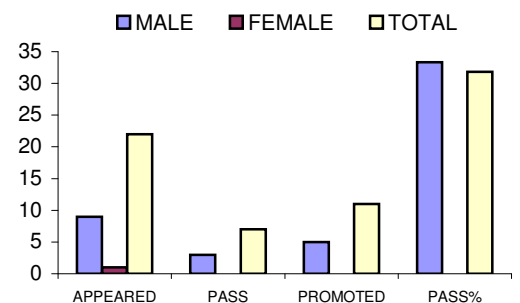

B0651020	ROWAIDA ABDUL MAJID	D/O	ISL	EDU	PASSES	
B0651022	SAIRA ANWAR ANWAR ALI	D/O	EDU	PSY	PROMOTED	FAILS IN ENG (C)
B0651023	SAMINA AHMED SATTAR ABDUL SATTAR KHAN	D/O	WST	SOC	PASSES	
B0651024	SIDDIQ AKHTER ARVI ABDULLLAH ARVI	S/O	ISL	IHS	PASSES	
B0651025	SUFYAN AHMED MUSHTAQ AHMED	S/O	ECO	INR	FAILS	ABSENT ALL COURSES 2ND SEMESTER
B0651026	SUMIYA TARIQ KHAN TARIQ ALEEM KHAN	D/O	EDU	PSY	FAILS	FAILS IN C. NO 3001 (PAK 301, 302(PSY))
B0651027	SYEDA IFFAT JEHAN RIZVI SYED MOHAMMAD MUSTAFA	D/O	MCD	EDU	FAILS	FAILS IN ENG P.STD 302, MCD 302 EDU
B0651028	TALIB HUSSAIN MUHAMMAD	S/O	ISL	EDU	PASSES	
B0651030	TOOBA RAZZAQUE ABDUL RAZZAQUE	D/O	MCD	ENG	PROMOTED	FAILS IN P.STU UCS W/H
B0651032	UMAIR RAIS RAISUDDIN	S/O	ISL	IHS	PASSES	

STATISTICS (Repeater not included)

SEX	APPEARED	PASS	PROMOTED	PASS%
MALE	9	3	5	33
FEMALE	13	4	6	31
TOTAL	22	7	11	32

Note : University reserves the right to correct any inadvertent error that may be detected in the result.

Copies to :-

1. Chairperson
2. File Concerned

Prof. Dr. M. Javed Zaki
Head Tabulator
Semester Examinations Section